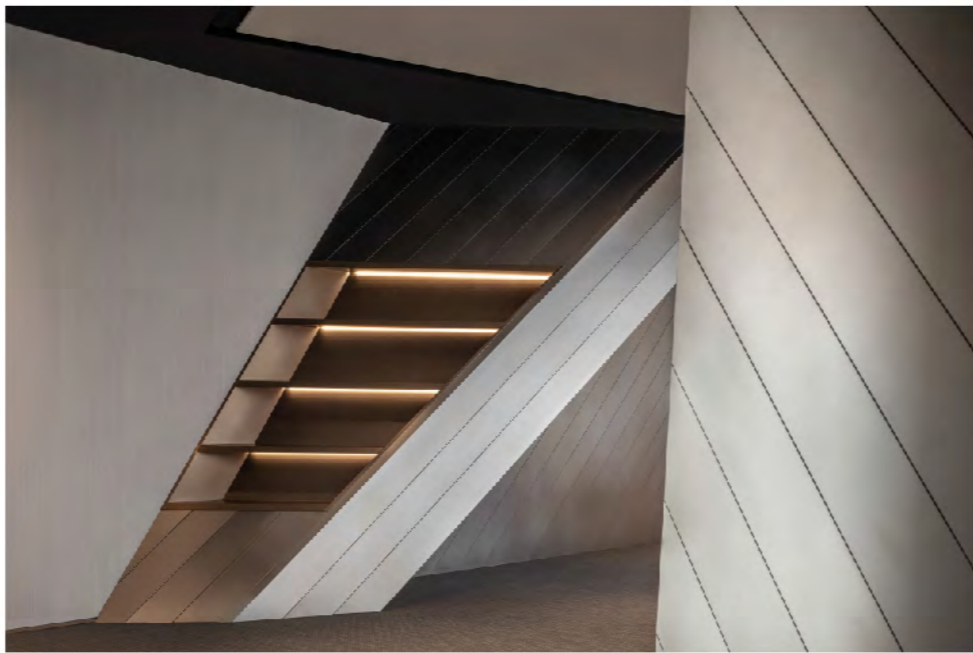

ART HALL

The southwest space reaches a height of 12 meters, equipped with a mirrored stainless-steel ceiling that extends the space infinitely. Combined with LED screens and fiber-optic lighting, it creates an iconic art showcase, especially during the evenings.

SKY CAFÉ

The interior space is divided using irregular polyhedral forms, continuing the concept of sculpture. The negotiation area centers around Poliform leather sofas and is complemented by furniture resembling art sculptures, creating an ultra-modern and futuristic atmosphere.

The open and relaxed water bar promotes a free social atmosphere, strengthening interpersonal relationships.

The definition of interior space is divided by volume and line and plane form. The use of irregular polyhedra allows the concept of sculpture to continue in space.