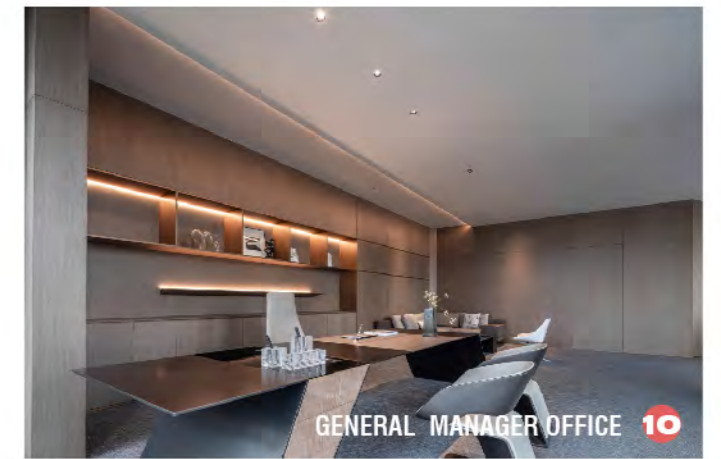

GUOHUA FINANCIAL CENTER

PROJECT OVERVIEW AND POSITIONING

This is an office public space design located in the North Bund area of Shanghai, overlooking the Lujiazui Financial Trade Zone across the river. This project is more than just an office space; it integrates art and social elements. Considering its landmark status, it has created a shared space with multi-functional areas, including shared meeting rooms, a coffee bar, and an art hall, making it a unique urban landmark.

a: Art hall

b: Sky Café

c: Shared Office

Concept

1- SCULPTURE

2- EXTRACT

3- SKETCH

4- FINAL

SKY CAFÉ

The interior space is divided using irregular polyhedral forms, continuing the concept of sculpture. The negotiation area centers around Poliform leather sofas and is complemented by furniture resembling art sculptures, creating an ultra-modern and futuristic atmosphere.

The open and relaxed water bar promotes a free social atmosphere, strengthening interpersonal relationships.

The definition of interior space is divided by volume and line and plane form. The use of irregular polyhedra allows the concept of sculpture to continue in space.