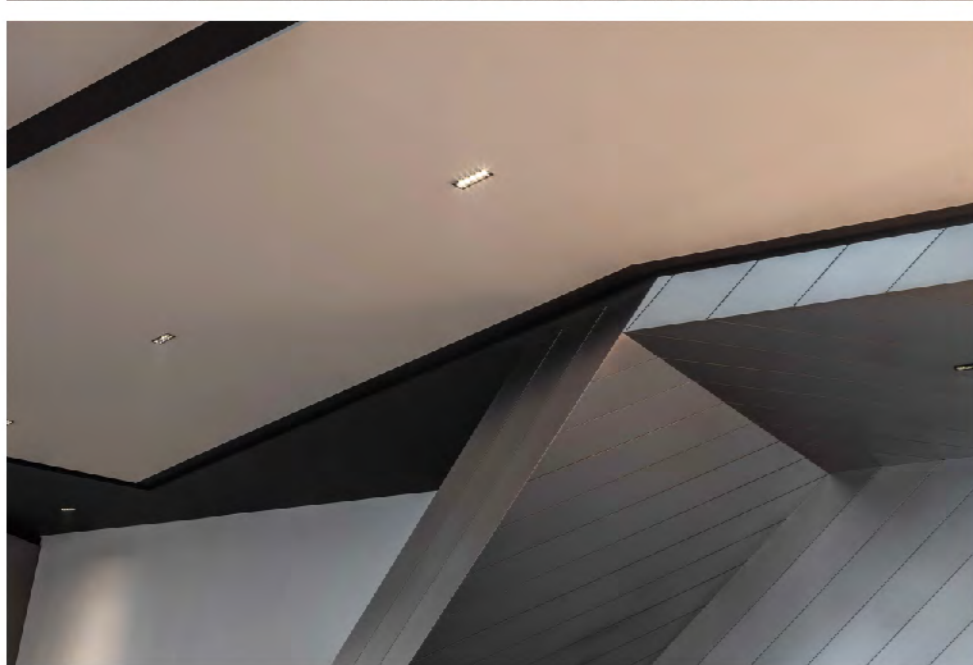

ART HALL

The southwest space reaches a height of 12 meters, equipped with a mirrored stainless-steel ceiling that extends the space infinitely. Combined with LED screens and fiber-optic lighting, it creates an iconic art showcase, especially during the evenings.

SKY CAFÉ

The interior space is divided using irregular polyhedral forms, continuing the concept of sculpture. The negotiation area centers around Poliform leather sofas and is complemented by furniture resembling art sculptures, creating an ultra-modern and futuristic atmosphere.

The open and relaxed water bar promotes a free social atmosphere, strengthening interpersonal relationships.

The definition of interior space is divided by volume and line and plane form. The use of irregular polyhedra allows the concept of sculpture to continue in space.