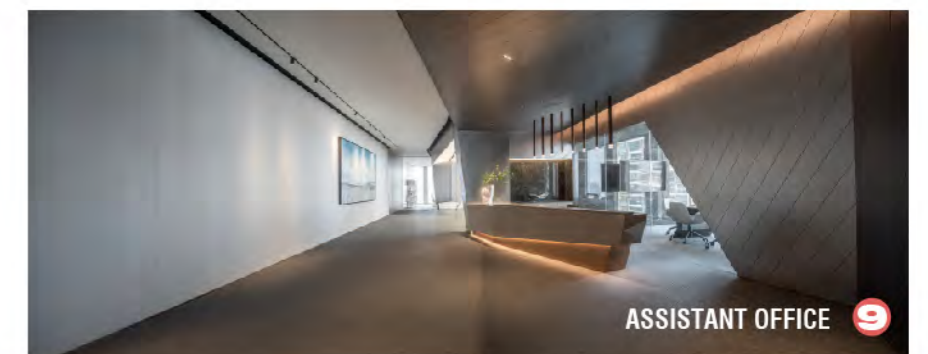

a: Art hall

b: Sky Café

c: Shared Office

Concept

1- SCULPTURE

2- EXTRACT

3- SKETCH

4- FINAL

SKY CAFÉ

The interior space is divided using irregular polyhedral forms, continuing the concept of sculpture. The negotiation area centers around Poliform leather sofas and is complemented by furniture resembling art sculptures, creating an ultra-modern and futuristic atmosphere.

The open and relaxed water bar promotes a free social atmosphere, strengthening interpersonal relationships.

The definition of interior space is divided by volume and line and plane form. The use of irregular polyhedra allows the concept of sculpture to continue in space.