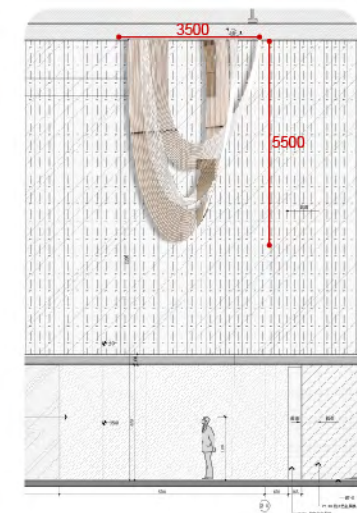

a: Art hall

b: Sky Café

c: Shared Office

Concept

1- SCULPTURE

2- EXTRACT

3- SKETCH

4- FINAL

ART HALL

Situated on the 18th floor of the tower, it enjoys exceptional views. Inspired by linear art sculptures, the design uses angular lines to define spaces, creating a rich texture and embodying the aesthetics of structural art.

ART HALL

The southwest space reaches a height of 12 meters, equipped with a mirrored stainless-steel ceiling that extends the space infinitely. Combined with LED screens and fiber-optic lighting, it creates an iconic art showcase, especially during the evenings.