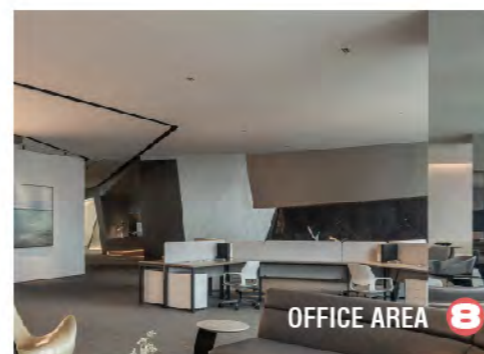

GUOHUA FINANCIAL CENTER

PROJECT OVERVIEW AND POSITIONING

This is an office public space design located in the North Bund area of Shanghai, overlooking the Lujiazui Financial Trade Zone across the river. This project is more than just an office space; it integrates art and social elements. Considering its landmark status, it has created a shared space with multi-functional areas, including shared meeting rooms, a coffee bar, and an art hall, making it a unique urban landmark.

a: Art hall

b: Sky Café

c: Shared Office

Concept

1- SCULPTURE

2- EXTRACT

3- SKETCH

4- FINAL

SKY CAFÉ

The interior space is divided using irregular polyhedral forms, continuing the concept of sculpture. The negotiation area centers around Poliform leather sofas and is complemented by furniture resembling art sculptures, creating an ultra-modern and futuristic atmosphere.

The open and relaxed water bar promotes a free social atmosphere, strengthening interpersonal relationships.

The definition of interior space is divided by volume and line and plane form. The use of irregular polyhedra allows the concept of sculpture to continue in space.