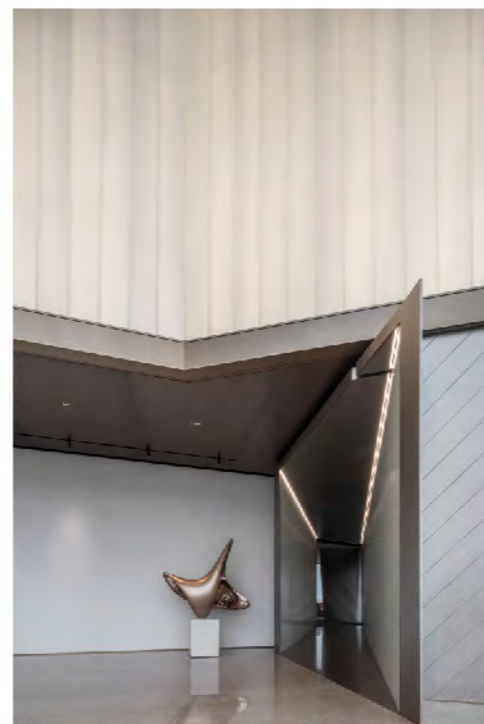

a: Art hall

b: Sky Café

c: Shared Office

Concept

1- SCULPTURE

2- EXTRACT

3- SKETCH

4- FINAL

ART HALL

Situated on the 18th floor of the tower, it enjoys exceptional views. Inspired by linear art sculptures, the design uses angular lines to define spaces, creating a rich texture and embodying the aesthetics of structural art.

ART HALL

The southwest space reaches a height of 12 meters, equipped with a mirrored stainless-steel ceiling that extends the space infinitely. Combined with LED screens and fiber-optic lighting, it creates an iconic art showcase, especially during the evenings.

SKY CAFÉ

The interior space is divided using irregular polyhedral forms, continuing the concept of sculpture. The negotiation area centers around Poliform leather sofas and is complemented by furniture resembling art sculptures, creating an ultra-modern and futuristic atmosphere.