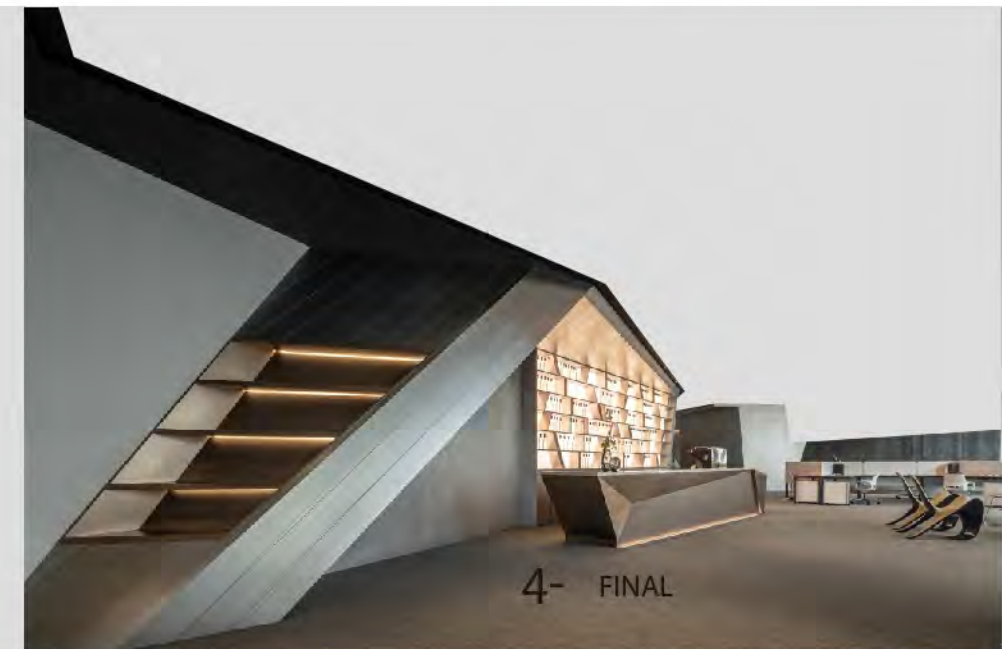

a: Art hall

b: Sky Café

c: Shared Office

Concept

1- SCULPTURE

2- EXTRACT

3- SKETCH

4- FINAL

ART HALL

Situated on the 18th floor of the tower, it enjoys exceptional views. Inspired by linear art sculptures, the design uses angular lines to define spaces, creating a rich texture and embodying the aesthetics of structural art.

SKY CAFÉ

The interior space is divided using irregular polyhedral forms, continuing the concept of sculpture. The negotiation area centers around Poliform leather sofas and is complemented by furniture resembling art sculptures, creating an ultra-modern and futuristic atmosphere.

The open and relaxed water bar promotes a free social atmosphere, strengthening interpersonal relationships.

The definition of interior space is divided by volume and line and plane form. The use of irregular polyhedra allows the concept of sculpture to continue in space.