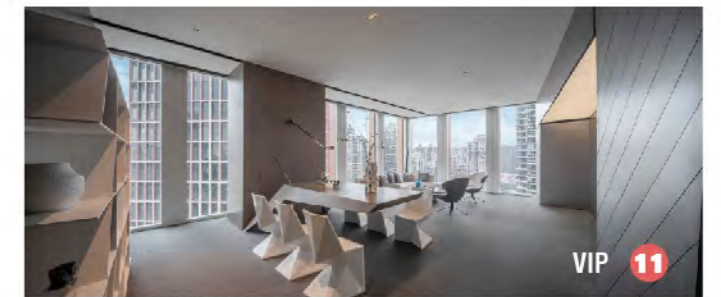

a: Art hall

b: Sky Café

c: Shared Office

Concept

1- SCULPTURE

2- EXTRACT

3- SKETCH

4- FINAL

SKY CAFÉ

The interior space is divided using irregular polyhedral forms, continuing the concept of sculpture. The negotiation area centers around Poliform leather sofas and is complemented by furniture resembling art sculptures, creating an ultra-modern and futuristic atmosphere.

The open and relaxed water bar promotes a free social atmosphere, strengthening interpersonal relationships.

The definition of interior space is divided by volume and line and plane form. The use of irregular polyhedra allows the concept of sculpture to continue in space.

SHARED OFFICE

The space includes meeting rooms of various sizes, including small, combined, and video conference rooms, all equipped with conference systems. Ultra-clear glass replaces thick walls, and minimalistic frames maximize space utilization and flexibility, creating a multifunctional and aesthetically pleasing conference space.