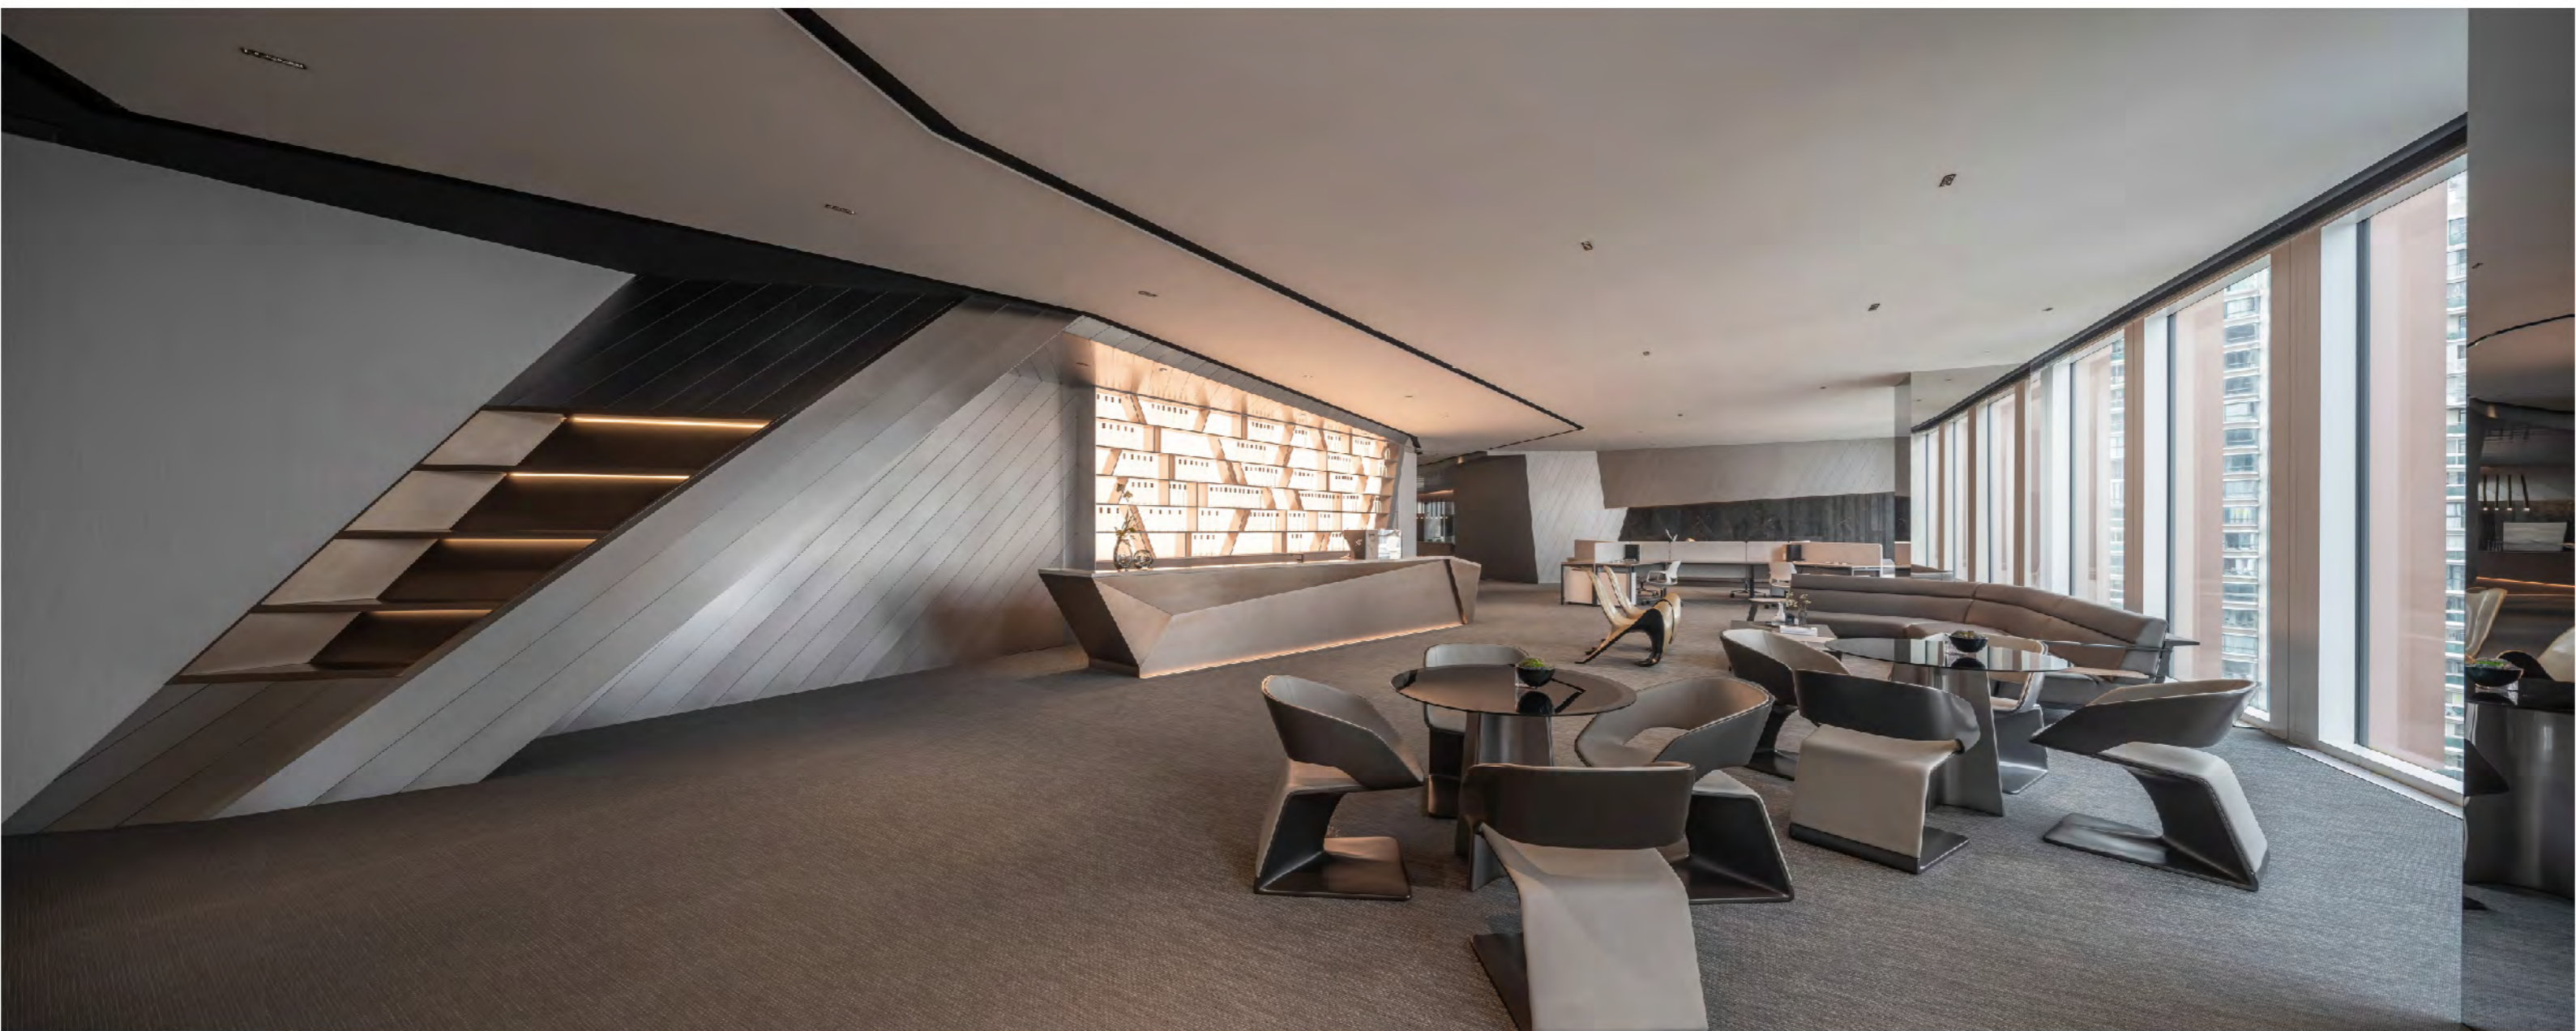

ART HALL

Situated on the 18th floor of the tower, it enjoys exceptional views. Inspired by linear art sculptures, the design uses angular lines to define spaces, creating a rich texture and embodying the aesthetics of structural art.

ART HALL

The southwest space reaches a height of 12 meters, equipped with a mirrored stainless-steel ceiling that extends the space infinitely. Combined with LED screens and fiber-optic lighting, it creates an iconic art showcase, especially during the evenings.

SKY CAFÉ

The interior space is divided using irregular polyhedral forms, continuing the concept of sculpture. The negotiation area centers around Poliform leather sofas and is complemented by furniture resembling art sculptures, creating an ultra-modern and futuristic atmosphere.

The open and relaxed water bar promotes a free social atmosphere, strengthening interpersonal relationships.

The definition of interior space is divided by volume and line and plane form. The use of irregular polyhedra allows the concept of sculpture to continue in space.