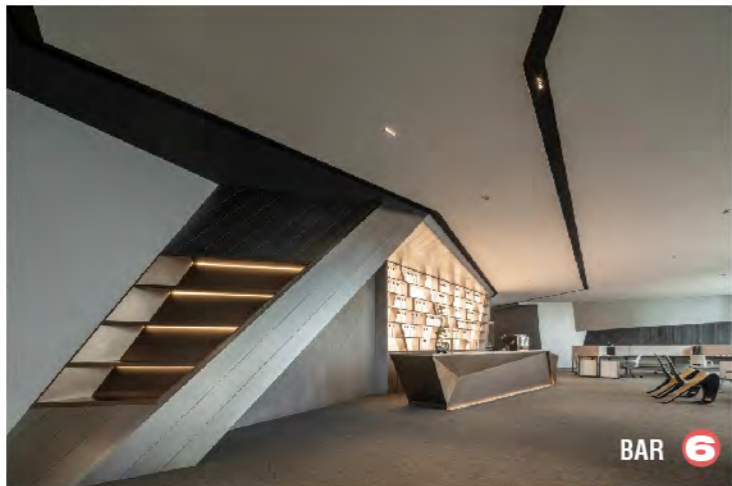

a: Art hall

b: Sky Café

c: Shared Office

Concept

1- SCULPTURE

2- EXTRACT

3- SKETCH

4- FINAL

ART HALL

The southwest space reaches a height of 12 meters, equipped with a mirrored stainless-steel ceiling that extends the space infinitely. Combined with LED screens and fiber-optic lighting, it creates an iconic art showcase, especially during the evenings.

SKY CAFÉ

The interior space is divided using irregular polyhedral forms, continuing the concept of sculpture. The negotiation area centers around Poliform leather sofas and is complemented by furniture resembling art sculptures, creating an ultra-modern and futuristic atmosphere.

The open and relaxed water bar promotes a free social atmosphere, strengthening interpersonal relationships.

The definition of interior space is divided by volume and line and plane form. The use of irregular polyhedra allows the concept of sculpture to continue in space.