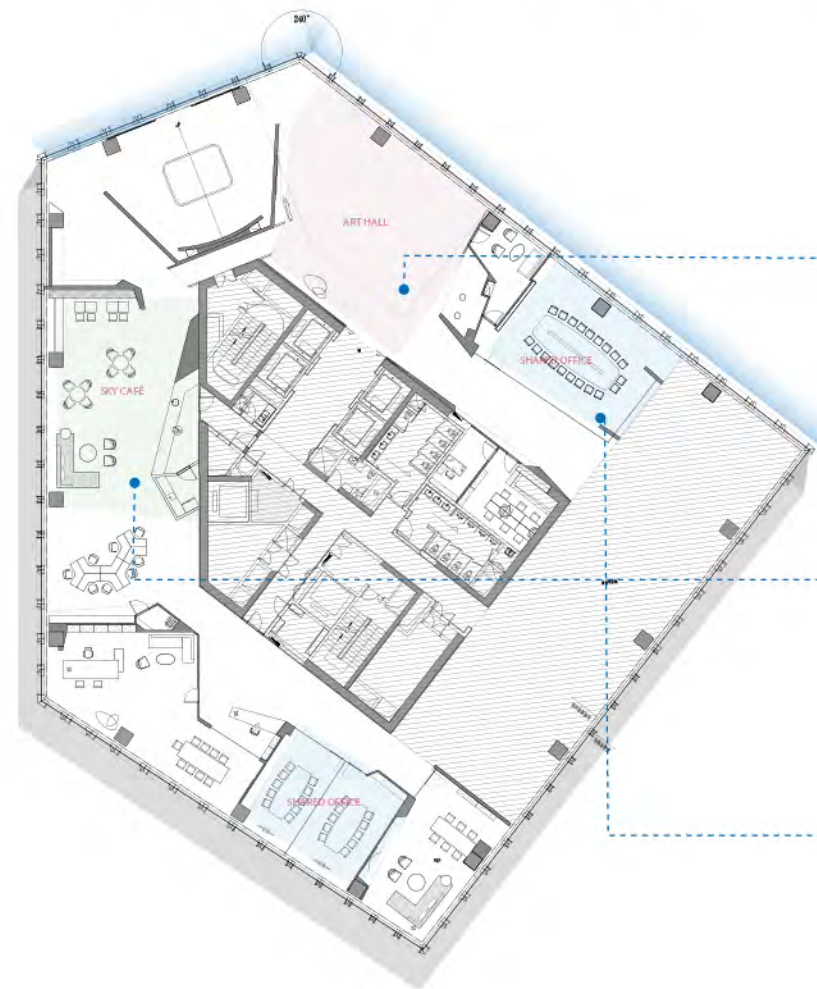

a: Art hall

b: Sky Café

c: Shared Office

Concept

1- SCULPTURE

2- EXTRACT

3- SKETCH

4- FINAL

ART HALL

Situated on the 18th floor of the tower, it enjoys exceptional views. Inspired by linear art sculptures, the design uses angular lines to define spaces, creating a rich texture and embodying the aesthetics of structural art.

ART HALL

The southwest space reaches a height of 12 meters, equipped with a mirrored stainless-steel ceiling that extends the space infinitely. Combined with LED screens and fiber-optic lighting, it creates an iconic art showcase, especially during the evenings.

The open and relaxed water bar promotes a free social atmosphere, strengthening interpersonal relationships.

The definition of interior space is divided by volume and line and plane form. The use of irregular polyhedra allows the concept of sculpture to continue in space.