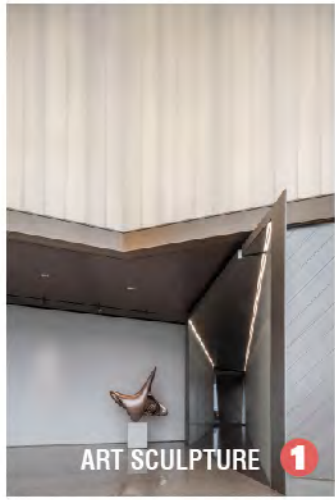

a: Art hall

b: Sky Café

c: Shared Office

Concept

1- SCULPTURE

2- EXTRACT

3- SKETCH

4- FINAL

ART HALL

Situated on the 18th floor of the tower, it enjoys exceptional views. Inspired by linear art sculptures, the design uses angular lines to define spaces, creating a rich texture and embodying the aesthetics of structural art.

ART HALL

The southwest space reaches a height of 12 meters, equipped with a mirrored stainless-steel ceiling that extends the space infinitely. Combined with LED screens and fiber-optic lighting, it creates an iconic art showcase, especially during the evenings.

SKY CAFÉ

The interior space is divided using irregular polyhedral forms, continuing the concept of sculpture. The negotiation area centers around Poliform leather sofas and is complemented by furniture resembling art sculptures, creating an ultra-modern and futuristic atmosphere.