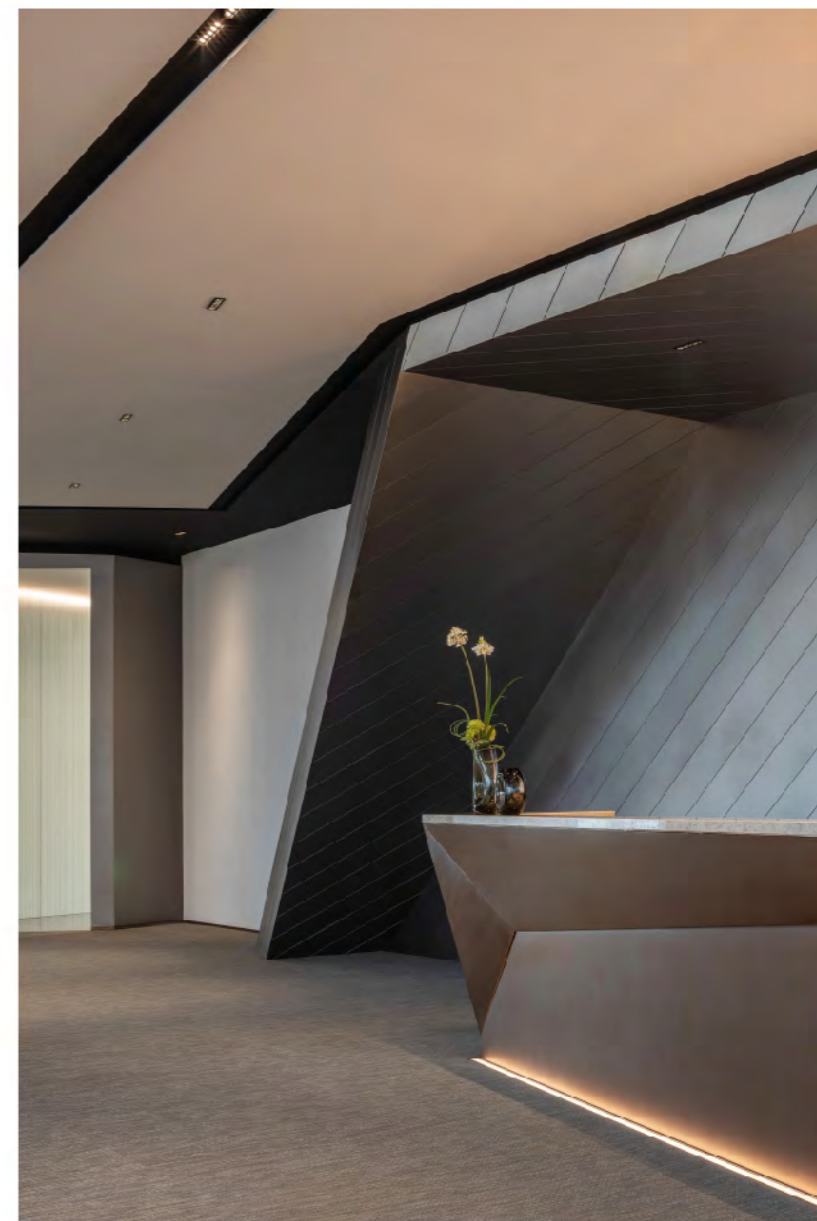

ART HALL

The southwest space reaches a height of 12 meters, equipped with a mirrored stainless-steel ceiling that extends the space infinitely. Combined with LED screens and fiber-optic lighting, it creates an iconic art showcase, especially during the evenings.

SKY CAFÉ

The interior space is divided using irregular polyhedral forms, continuing the concept of sculpture. The negotiation area centers around Poliform leather sofas and is complemented by furniture resembling art sculptures, creating an ultra-modern and futuristic atmosphere.

The open and relaxed water bar promotes a free social atmosphere, strengthening interpersonal relationships.

The definition of interior space is divided by volume and line and plane form. The use of irregular polyhedra allows the concept of sculpture to continue in space.

SHARED OFFICE

The space includes meeting rooms of various sizes, including small, combined, and video conference rooms, all equipped with conference systems. Ultra-clear glass replaces thick walls, and minimalistic frames maximize space utilization and flexibility, creating a multifunctional and aesthetically pleasing conference space.