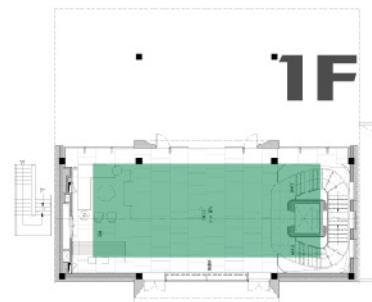

Cube

Combination

Surface

Space

Project name: CIFI MANSION CLUB HOUSE  
Design unit: KRIS LIN INTERNATIONAL DESIGN  
Construction area: 1800m<sup>2</sup>