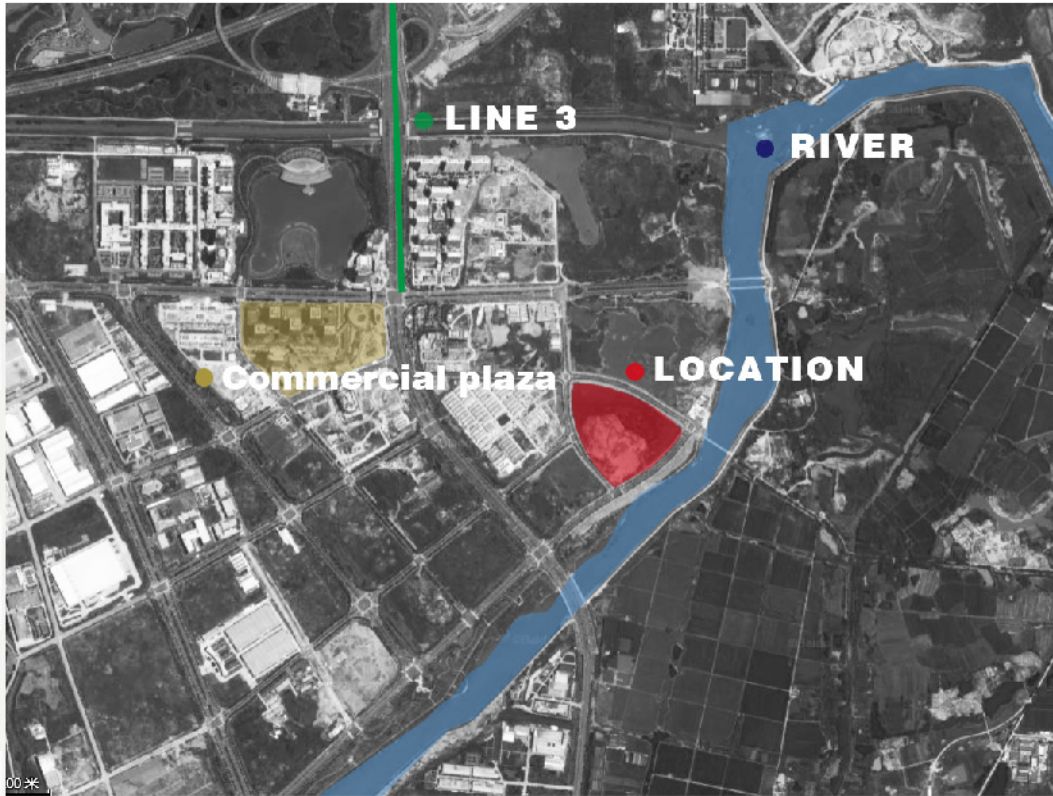

# LOCATION

The project is located in the historical name of the Jiulong Lake section of Jiangning District, Nanjing. The project site is northeast to Qiying Road, southeast to Yunshanhe Road, southwest to Shuanglong Avenue, and northwest to Zijin 3rd Road. Convenient transportation and excellent geographical environment, relying on the natural rivers of Jiulong Lake, it provides excellent natural landscape conditions for the design of the project.