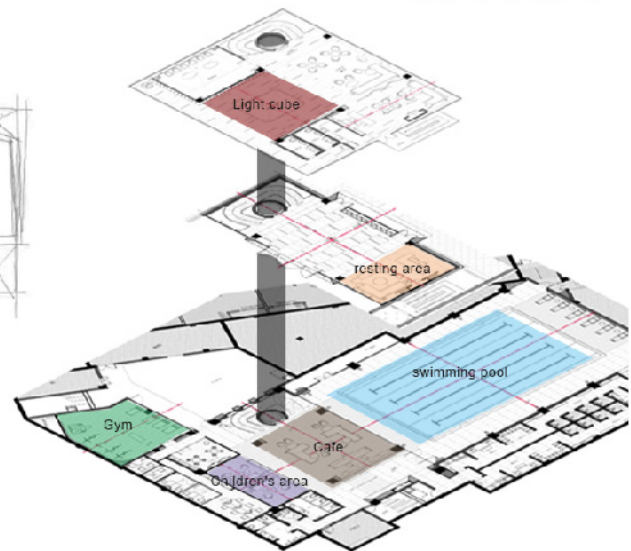

# LIGHT CUBE CLUB HOUSE

## CONCEPT

Large area of acrylics is adopted to form many small and luminous acrylic cubes which creates a luminous wall with architecture structure quality through artistic combination. Acrylics itself is a kind of material which can luminous evenly. Together with LED light and combination of light, shadow and structure, we create a curtain wall of light and shadow. Then make the luminous wall a complete light cube which brings the application of light into full play.

Cube

Combination

Surface

Space

# ZF

A large area of acrylic to shape, neatly arranged arrangement, to create a light effect, the use of "light" and "shadow" combination, to create the texture of the light and shadow curtain wall. Make the entire space bloom with the ultimate style. Show the use of light to the fullest. The light box that looks floating in the distance creates a focus on the visual senses, which is striking and natural.