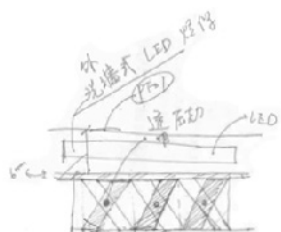

LIGHT CUBE CLUB HOUSE

CONCEPT

Large area of acrylics is adopted to form many small and luminous acrylic cubes which creates a luminous wall with architecture structure quality through artistic combination. Acrylics itself is a kind of material which can luminous evenly. Together with LED light and combination of light, shadow and structure, we create a curtain wall of light and shadow. Then make the luminous wall a complete light cube which brings the application of light into full play.