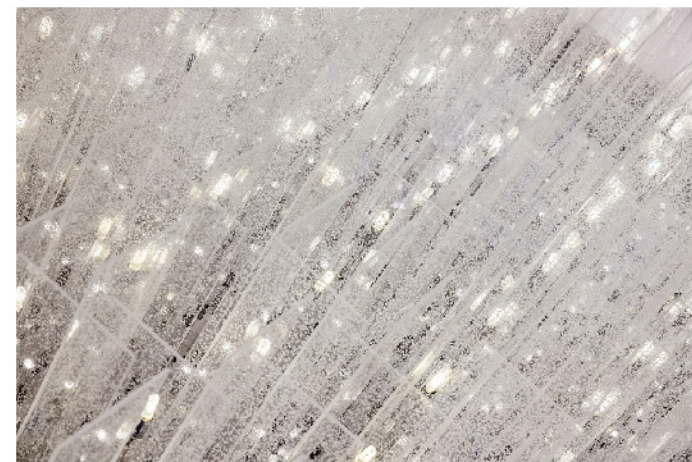

# ZF

A large area of acrylic to shape, neatly arranged arrangement, to create a light effect, the use of "light" and "shadow" combination, to create the texture of the light and shadow curtain wall. Make the entire space bloom with the ultimate style. Show the use of light to the fullest. The light box that looks floating in the distance creates a focus on the visual senses, which is striking and natural.

To go to the complex, low-key luxury to create a classic gorgeous, casting a high-grade artistic atmosphere.

With the visual aesthetic aesthetics to create space, combined with contemporary aesthetics, focus on spatial quality and craftsmanship, combined with natural light and shadow elements, express modern leisurely, elegant space feeling, large area using acrylic, highlighting natural texture and texture performance, combined with art A low-key luxury space that reflects the natural and humanistic feelings.