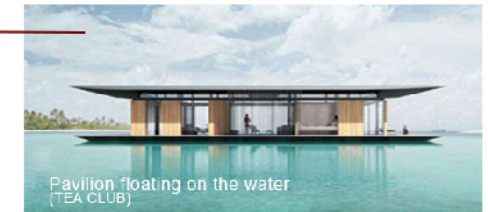

UNBOUNDED

The designer chooses glass as the key material for façade of the basement to let the natural light go into the interior space directly through glass. This design realizes good lighting and solves the problem of lighting shortage in the basement. The design also breaks the boundary of interior and exterior space to realize blending and interaction of interior and exterior space and a transparent visual experience for residents.