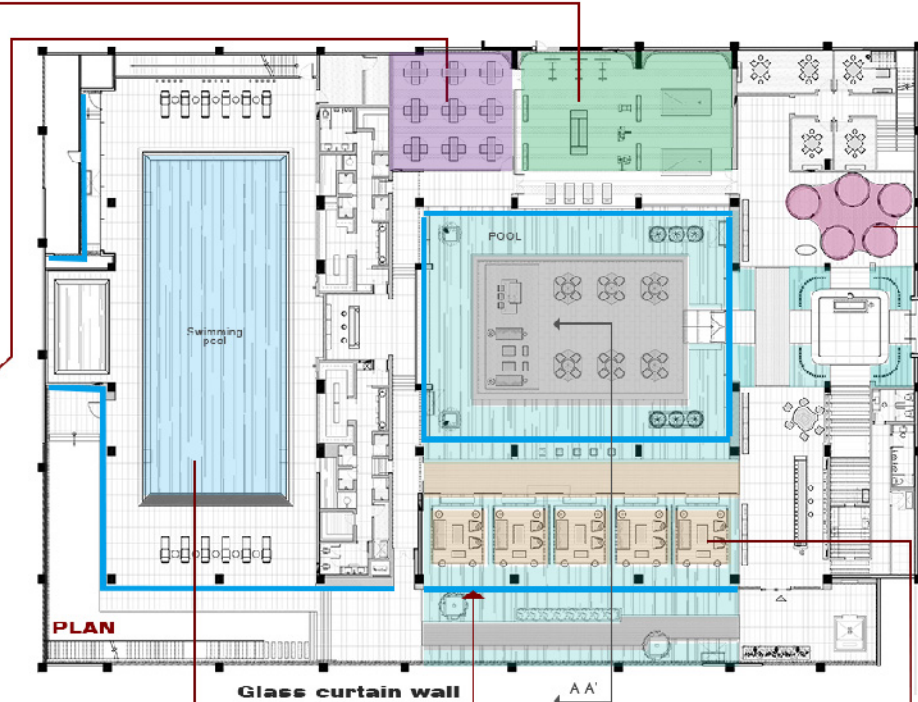

# PHILI REGENCY CLUB HOUSE

CONCEPT

SECTIONAL VIEW A A'

In the design process, the designer hoped that the waterscape can present the mirror effect. In the courtyard the designer designed a staircase step, which we combined with the waterscape. In the whole design, the landscape architecture and interior are interconnected, making the interior and interior space an integrated design.