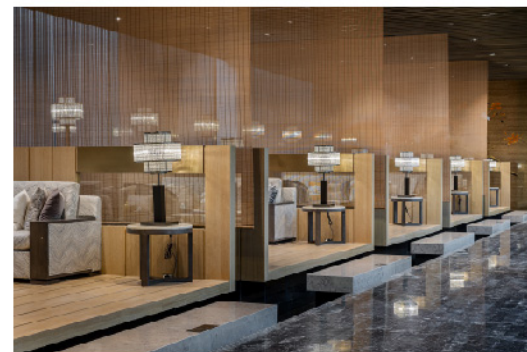

## UNBOUNDED

The designer chooses glass as the key material for façade of the basement to let the natural light go into the interior space directly through glass. This design realizes good lighting and solves the problem of lighting shortage in the basement. The design also breaks the boundary of interior and exterior space to realize blending and interaction of interior and exterior space and a transparent visual experience for residents.