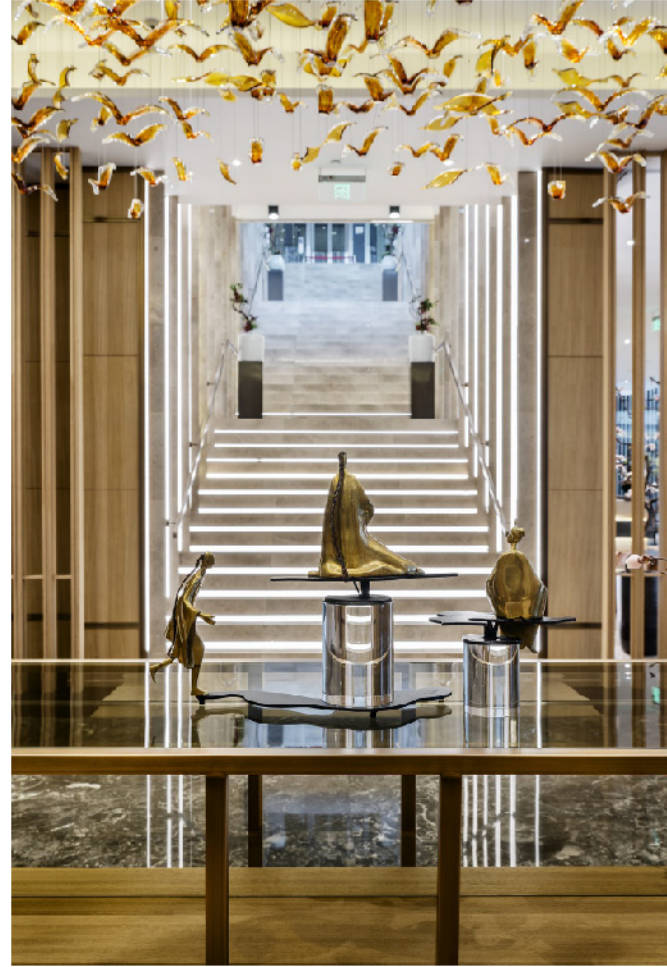

The design of the flower under the pool echoes the Chinese bonsai on the shore. The interior murals and artistic ornaments reveal the charm of the New Oriental. The designer integrates the Chinese design elements into the pool design and uses the floor-to-ceiling glass for a large area. The interior is connected to the outdoor, in addition to the outdoor grille that echoes the oriental charm of the interior, the design of the entire glass curtain wall is also particularly transparent.

The main lamp is made of flying birds, which makes people feel a sense of vitality and transparency.

This design mainly wants to make customers feel a different feeling about the new living space, so as to create a better space life. It is a residential area of the club house, hope to give people the place of family reunion, the functional sex of the club is the solution of three generations of demand, also want to time over the weekend, and have their own leisure space.