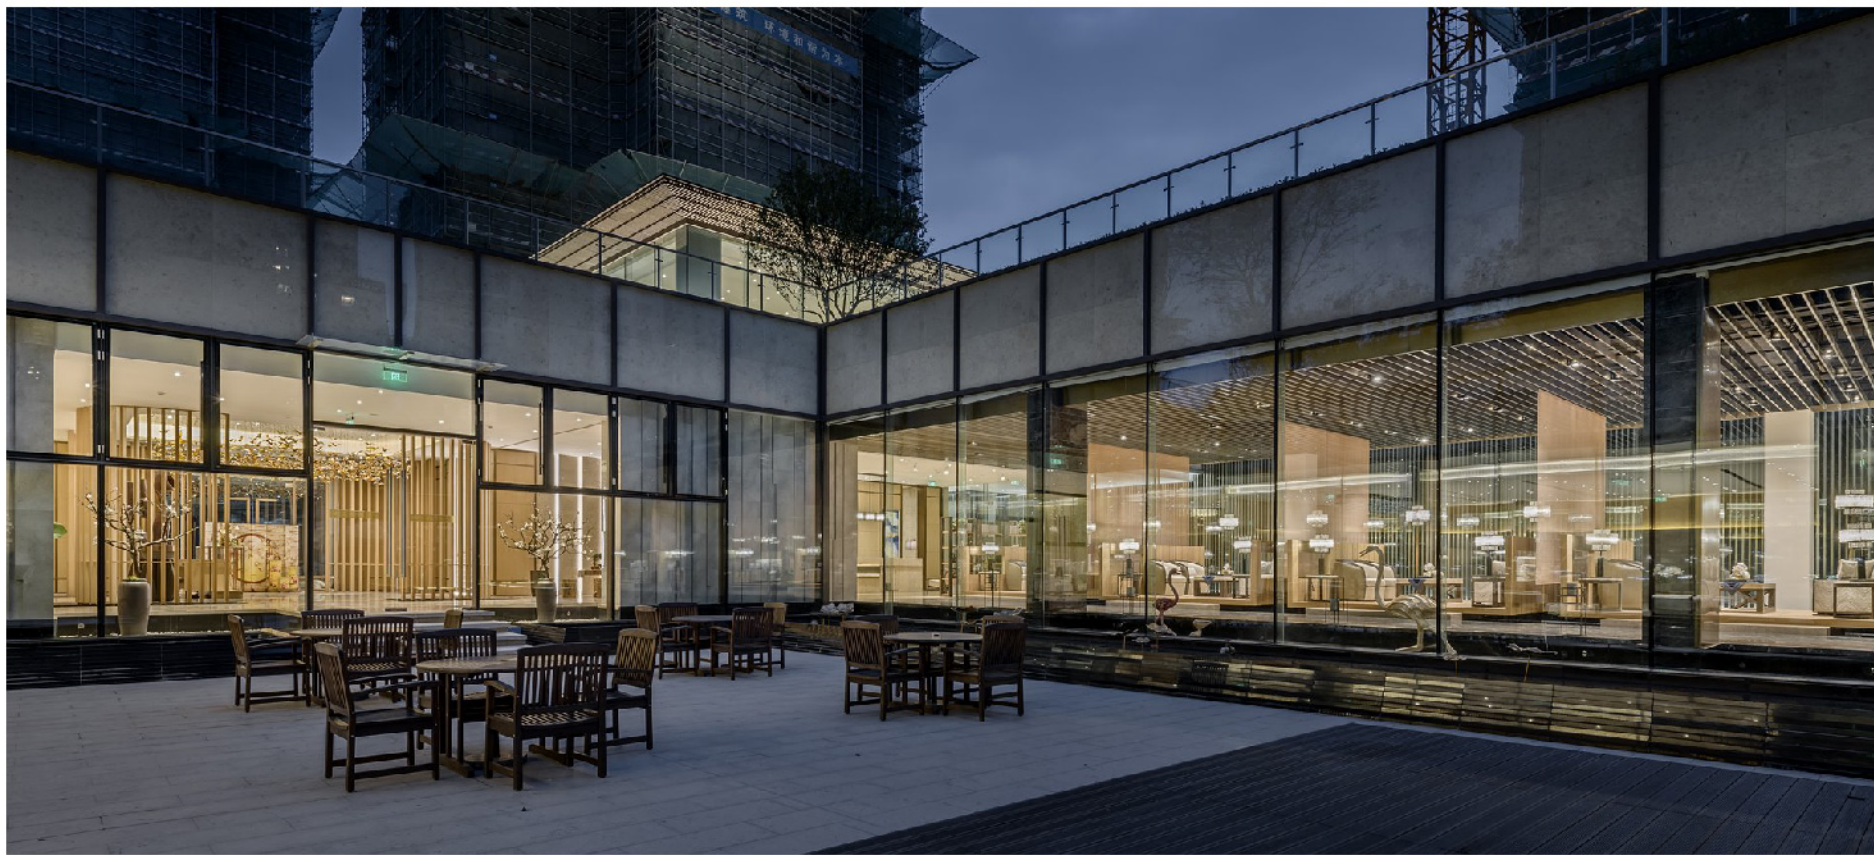

In the design process, the designer hoped that the waterscape can present the mirror effect. In the courtyard the designer designed a staircase step, which we combined with the waterscape. In the whole design, the landscape architecture and interior are interconnected, making the interior and interior space an integrated design.

The design of the flower under the pool echoes the Chinese bonsai on the shore. The interior murals and artistic ornaments reveal the charm of the New Oriental. The designer integrates the Chinese design elements into the pool design and uses the floor-to-ceiling glass for a large area. The interior is connected to the outdoor, in addition to the outdoor grille that echoes the oriental charm of the interior, the design of the entire glass curtain wall is also particularly transparent.