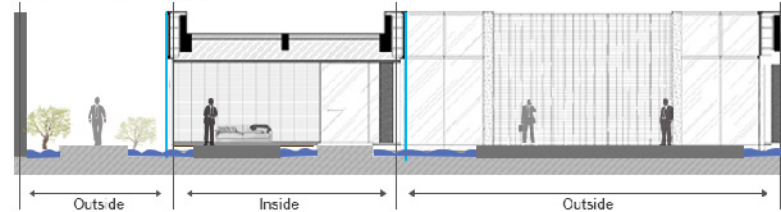

# PHILI REGENCY CLUB HOUSE

CONCEPT

SECTIONAL VIEW A A'

## UNBOUNDED

The designer chooses glass as the key material for façade of the basement to let the natural light go into the interior space directly through glass. This design realizes good lighting and solves the problem of lighting shortage in the basement. The design also breaks the boundary of interior and exterior space to realize blending and interaction of interior and exterior space and a transparent visual experience for residents.

In the design process, the designer hoped that the waterscape can present the mirror effect. In the courtyard the designer designed a staircase step, which we combined with the waterscape. In the whole design, the landscape architecture and interior are interconnected, making the interior and interior space an integrated design.

The design of the flower under the pool echoes the Chinese bonsai on the shore. The interior murals and artistic ornaments reveal the charm of the New Oriental. The designer integrates the Chinese design elements into the pool design and uses the floor-to-ceiling glass for a large area. The interior is connected to the outdoor, in addition to the outdoor grille that echoes the oriental charm of the interior, the design of the entire glass curtain wall is also particularly transparent.