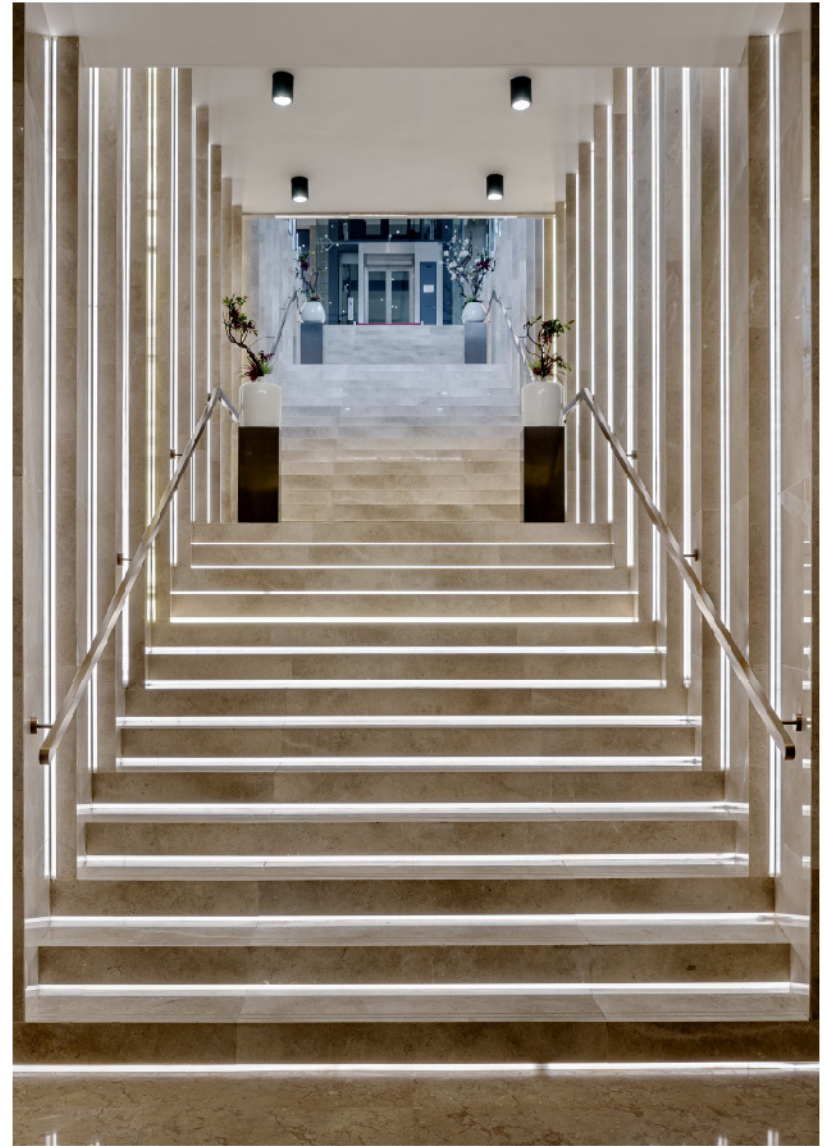

## UNBOUNDED

The designer chooses glass as the key material for façade of the basement to let the natural light go into the interior space directly through glass. This design realizes good lighting and solves the problem of lighting shortage in the basement. The design also breaks the boundary of interior and exterior space to realize blending and interaction of interior and exterior space and a transparent visual experience for residents.

In the design process, the designer hoped that the waterscape can present the mirror effect. In the courtyard the designer designed a staircase step, which we combined with the waterscape. In the whole design, the landscape architecture and interior are interconnected, making the interior and interior space an integrated design.

The design of the flower under the pool echoes the Chinese bonsai on the shore. The interior murals and artistic ornaments reveal the charm of the New Oriental. The designer integrates the Chinese design elements into the pool design and uses the floor-to-ceiling glass for a large area. The interior is connected to the outdoor, in addition to the outdoor grille that echoes the oriental charm of the interior, the design of the entire glass curtain wall is also particularly transparent.

The main lamp is made of flying birds, which makes people feel a sense of vitality and transparency.

This design mainly wants to make customers feel a different feeling about the new living space, so as to create a better space life. It is a residential area of the club house, hope to give people the place of family reunion, the functional sex of the club is the solution of three generations of demand, also want to time over the weekend, and have their own leisure space.