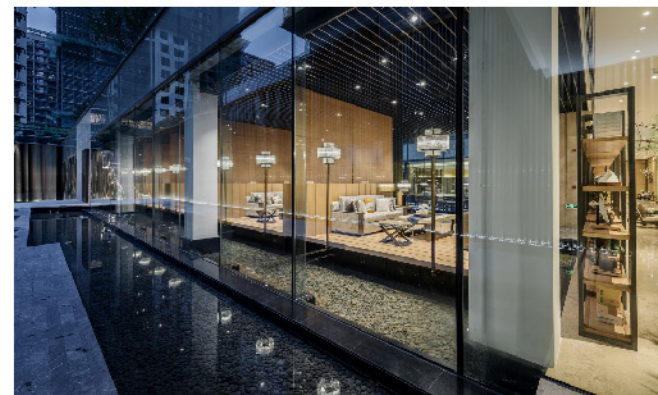

In the design process, the designer hoped that the waterscape can present the mirror effect. In the courtyard the designer designed a staircase step, which we combined with the waterscape. In the whole design, the landscape architecture and interior are interconnected, making the interior and interior space an integrated design.

The design of the flower under the pool echoes the Chinese bonsai on the shore. The interior murals and artistic ornaments reveal the charm of the New Oriental. The designer integrates the Chinese design elements into the pool design and uses the floor-to-ceiling glass for a large area. The interior is connected to the outdoor, in addition to the outdoor grille that echoes the oriental charm of the interior, the design of the entire glass curtain wall is also particularly transparent.