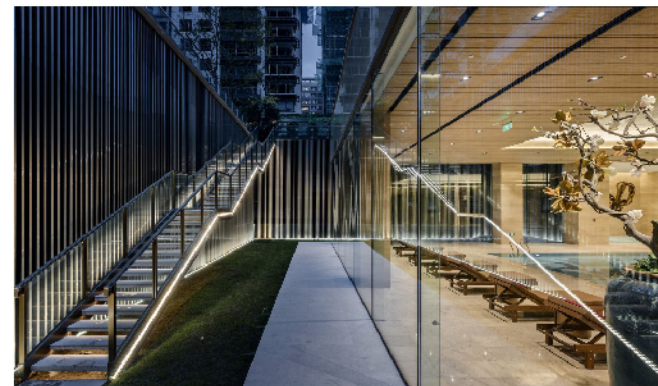

In the design process, the designer hoped that the waterscape can present the mirror effect. In the courtyard the designer designed a staircase step, which we combined with the waterscape. In the whole design, the landscape architecture and interior are interconnected, making the interior and interior space an integrated design.

The design of the flower under the pool echoes the Chinese bonsai on the shore. The interior murals and artistic ornaments reveal the charm of the New Oriental. The designer integrates the Chinese design elements into the pool design and uses the floor-to-ceiling glass for a large area. The interior is connected to the outdoor, in addition to the outdoor grille that echoes the oriental charm of the interior, the design of the entire glass curtain wall is also particularly transparent.